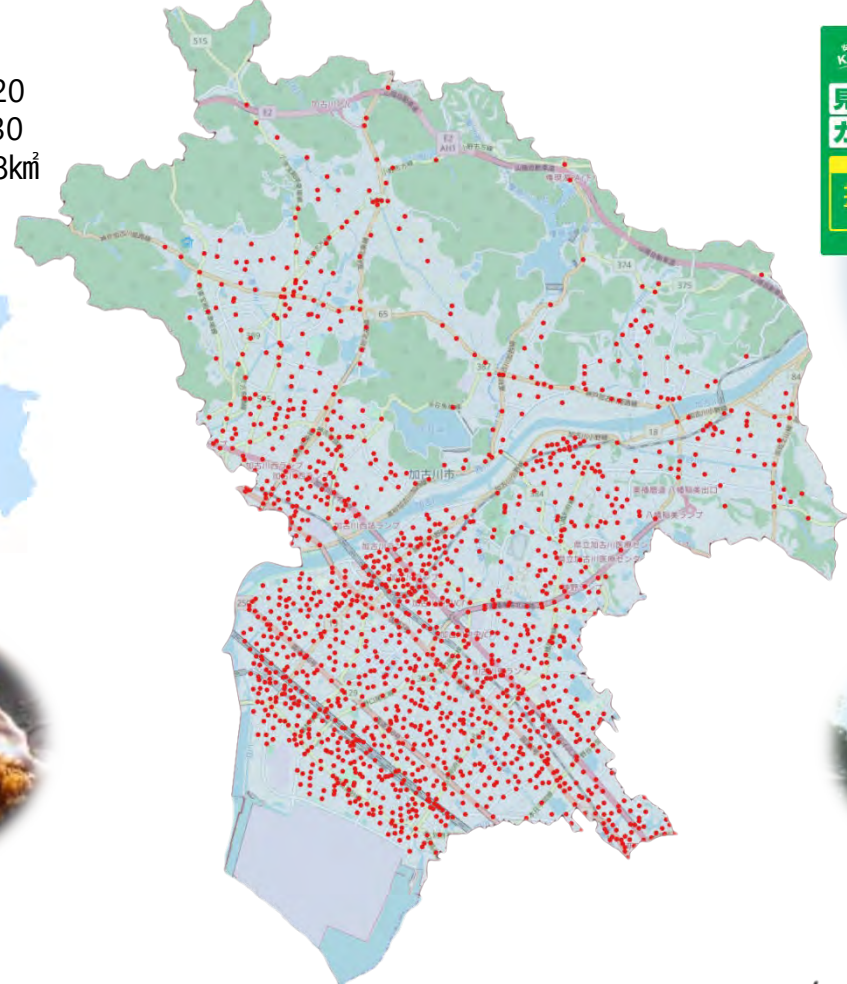

Number of Total population : 262,420  
Number of Households : 106,330  
Total Area : 138.48km<sup>2</sup>

**1,475** security cameras installed on school road and around school.

Katsu-meshi (Local gourmet)

Kakurinji temple (Built in 589)