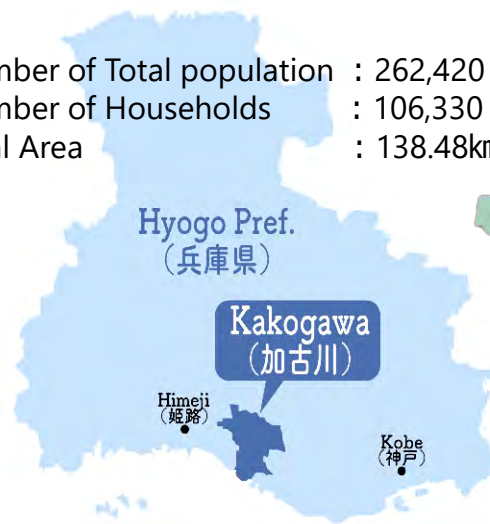

Number of Total population : 262,420  
Number of Households : 106,330  
Total Area : 138.48km<sup>2</sup>

**1,475** security cameras installed on school road and around school.

Katsu-meshi (Local gourmet)

Kakurinji temple (Built in 589)